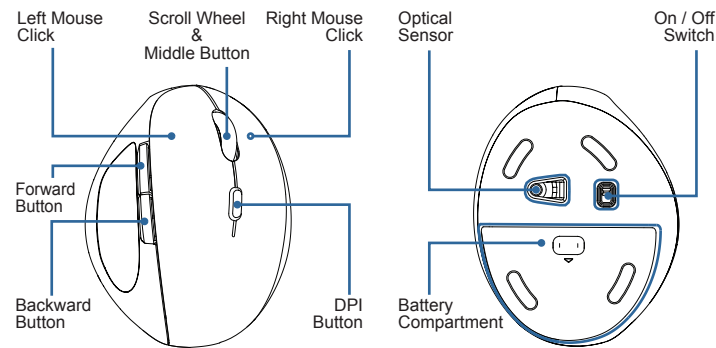

SPECIFICATIONS

Tracking Method:	Optical Sensor
Connectivity:	2.4 GHz RF Wireless Technology
Range:	30 ft. (10m)
DPI Resolution:	800-1200-1600DPI
Buttons:	6 Buttons- Left & Right Click, Back & Forward, Scroll Wheel and Middle Button, DPI Switch)
Hand Orientation:	Right
Power:	2 AAA Batteries
Dimensions:	3.9" x 3.1" x 2.4" (103 x 79.5 x 64.5 mm)
Weight	3.1 oz. (0.18 lbs) (82g)

REQUIREMENTS

- Operating System: Windows® 10/8/7
- An Available USB port

③

CONTENT

Adesso iMouse™ V20

USB Receiver

(2) AAA Batteries

Quick Start Guide

DESCRIPTION

④

INSTALLATION

1. Remove the battery cover and insert (2) AAA batteries into the mouse and turn the power switch to ON.

2. Turn ON your computer and let your computer load completely.

Power ON

⑤