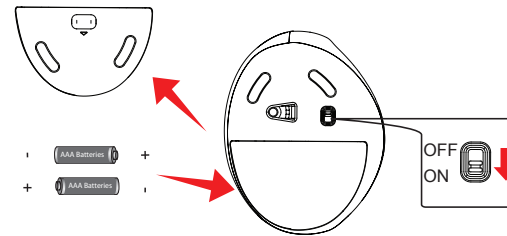

SPECIFICATIONS

Tracking Method:	Optical Sensor
Connectivity:	2.4 GHz RF Wireless Technology
Range:	30 ft. (10m)
DPI Resolution:	800-1200-1600DPI
Buttons:	6 Buttons- Left & Right Click, Back & Forward, Scroll Wheel and Middle Button, DPI Switch)
Hand Orientation:	Right
Power:	2 AAA Batteries
Dimensions:	3.9" x 3.1" x 2.4" (103 x 79.5 x 64.5 mm)
Weight	3.1 oz. (0.18 lbs) (82g)

REQUIREMENTS

- Operating System: Windows® 10/8/7
- An Available USB port

③

CONTENT

Adesso iMouse™ V20

USB Receiver

(2) AAA Batteries

Quick Start Guide

DESCRIPTION

④

INSTALLATION

1. Remove the battery cover and insert (2) AAA batteries into the mouse and turn the power switch to ON.

2. Turn ON your computer and let your computer load completely.

Power ON

⑤