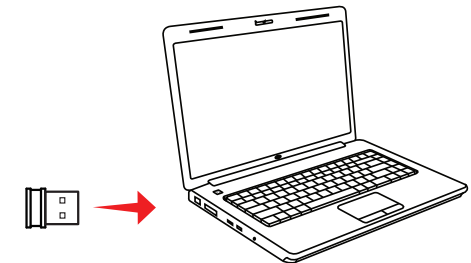

⑤

3. Insert the USB receiver into your computer's USB port. Your operating system will automatically detect your device.