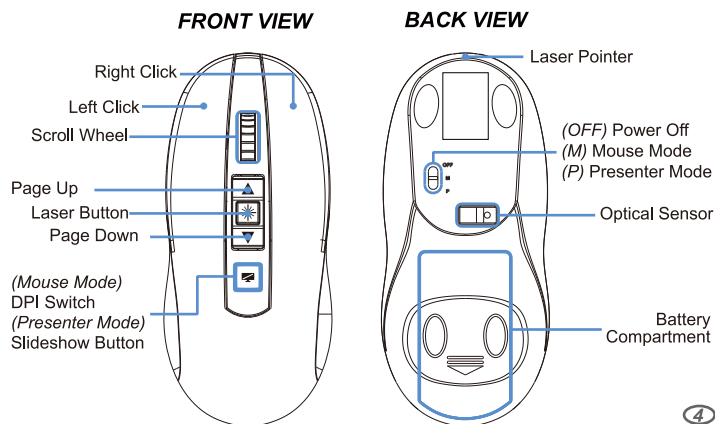

SPECIFICATIONS

Wireless Technology:	2.4GHz Wireless
Wireless Range:	up to 30 feet (10meters)
Laser Safety Class:	Class III
Laser Power Output:	5 mW at maximum
Laser Beam Distance:	Up to 656 feet (200 meters)
Wavelength:	650 ± 7 nm
Battery:	2 x AAA battery
Working Voltage:	3.0 V
Hand Orientation:	Universal (Right & Left)
Buttons:	7 Buttons (Left/Right Click, Scroll Wheel/Middle Button, Page Up&Down, Laser Button, SlideShow)
Resolution:	800 /1,600 DPI
Dimension:	4.88 (L) x 2.20 (W) x 1.57 in (124 x 56 x 40 mm)
Weight:	2.36 oz. (67 grams, excluding battery)

REQUIREMENTS

Operating System	Windows® 10/8/7/XP, Mac OS, Android
Connectivity Interface	An Available USB Port for USB receiver

③

CONTENT

DESCRIPTION

④

HARDWARE INSTALLATION

1. Remove the battery cover and insert (2) AAA batteries into the mouse and turn the power switch to **M** for Mouse Mode or **P** for Presenter Mode.

- Q:** How to reestablish connection to the wireless receiver?
A: • Unplug the receiver and plug it into a different usb port.
 • Make sure fresh batteries are installed.
 • Turn the device to **M** Mouse Mode.
 • Make sure the device is within 1 feet from the usb receiver and Press and Hold both DPI Switch Button and the Scroll Wheel Button.
 • The Optical Sensor should blink 3 times and the device should be connected.
- Q:** Why Page Up & Down are not working in Presenter Mode?
A: In Presenter Mode, the Scroll Wheel overtakes the function of both Page Up & Down Buttons.