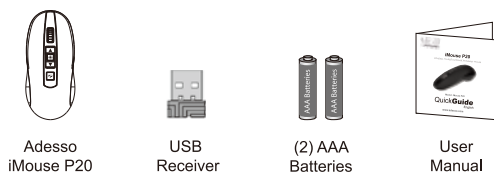

Email Support: If our FAQ's do not help you resolve your issues, please email support@adesso.com

Telephone Support:
Toll Free: (800) 795-6788
9:00AM to 5:00PM PST Monday - Friday

②

INTRODUCTION

The Adesso iMouse P20 is a multifunctional wireless mouse presenter. It can operate both as a regular desktop mouse or as a wireless presenter depending on different usage applications. This dual mode design feature provides versatility and convenience by eliminating the need of having both a presenter and a mouse. The built-in motion sensor allows waving the mouse in air and the mouse pointer will move according to the waving motion, enabling you to have computer control from anywhere in the room. It's power laser pointer is bright and easy to see, providing more engagement between you and the audience. Last but not least, its compatibility with multiple different popular softwares for presentation makes it a great presenting peripheral companion.

SPECIFICATIONS

Wireless Technology:	2.4GHz Wireless
Wireless Range:	up to 30 feet (10meters)
Laser Safety Class:	Class III
Laser Power Output:	5 mW at maximum
Laser Beam Distance:	Up to 656 feet (200 meters)
Wavelength:	650 ± 7 nm
Battery:	2 x AAA battery
Working Voltage:	3.0 V
Hand Orientation:	Universal (Right & Left)
Buttons:	7 Buttons (Left/Right Click, Scroll Wheel/Middle Button, Page Up&Down, Laser Button, SlideShow)
Resolution:	800 /1,600 DPI
Dimension:	4.88 (L) x 2.20 (W) x 1.57 in (124 x 56 x 40 mm)
Weight:	2.36 oz. (67 grams, excluding battery)

REQUIREMENTS

Operating System	Windows® 10/8/7/XP, Mac OS, Android
Connectivity Interface	An Available USB Port for USB receiver

③

CONTENT

DESCRIPTION

④

HARDWARE INSTALLATION

1. Remove the battery cover and insert (2) AAA batteries into the mouse and turn the power switch to **M** for Mouse Mode or **P** for Presenter Mode.