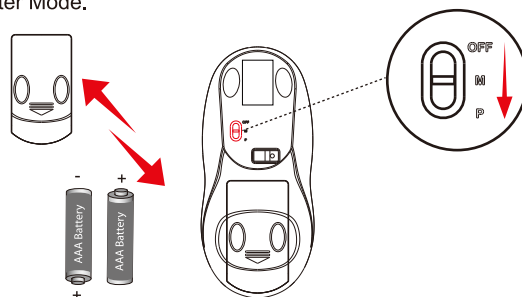

SPECIFICATIONS

Wireless Technology:	2.4GHz Wireless
Wireless Range:	up to 30 feet (10meters)
Laser Safety Class:	Class III
Laser Power Output:	5 mW at maximum
Laser Beam Distance:	Up to 656 feet (200 meters)
Wavelength:	650 ± 7 nm
Battery:	2 x AAA battery
Working Voltage:	3.0 V
Hand Orientation:	Universal (Right & Left)
Buttons:	7 Buttons (Left/Right Click, Scroll Wheel/Middle Button, Page Up&Down, Laser Button, SlideShow)
Resolution:	800 /1,600 DPI
Dimension:	4.88 (L) x 2.20 (W) x 1.57 in (124 x 56 x 40 mm)
Weight:	2.36 oz. (67 grams, excluding battery)

REQUIREMENTS

Operating System	Windows® 10/8/7/XP, Mac OS, Android
Connectivity Interface	An Available USB Port for USB receiver

③

CONTENT

DESCRIPTION

④

HARDWARE INSTALLATION

1. Remove the battery cover and insert (2) AAA batteries into the mouse and turn the power switch to **M** for Mouse Mode or **P** for Presenter Mode.