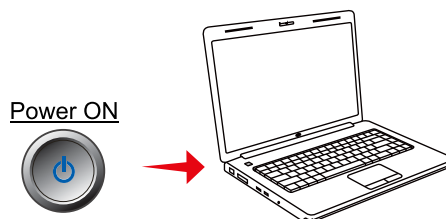

iMouse P20

Wireless Multifunctional Presenter Mouse

Model: iMouse P20

QuickGuide

English

www.adesso.com

①

LIMITED WARRANTY

Adesso® provides a one year limited warranty for all of its products against defects in materials and workmanship.

During this period, Adesso® will repair or replace any product which proves to be defective. However, Adesso® will not warrant any product which has been subject to improper handling, abuse, negligence, improper installation or unauthorized repair. The warranty will not cover products installed with components not approved by Adesso® and products where the sealed assembly trace has been broken.

If you discover a defect, Adesso® will, at its option, repair or replace the product free of charge, provided you return it during the warranty period with freight charges pre-paid to Adesso®. Before returning any product, you must obtain a Return Merchandise Authorization number (RMA). This RMA # must be clearly marked on the outside of the package you are returning for warranty service. Be certain to also include your name, shipping address (no PO Boxes), telephone number, and a copy of the invoice showing proof of purchase in the package.

SUPPORT

We have listed most of our FAQ's (Frequently Asked Questions) at: <http://www.adesso.com/faqs.asp>. Please visit our FAQ Service & Support pages before you contact our E-mail or Telephone Support.

Email Support: If our FAQ's do not help you resolve your issues, please email support@adesso.com

Telephone Support:
Toll Free: (800) 795-6788
9:00AM to 5:00PM PST Monday - Friday

②

INTRODUCTION