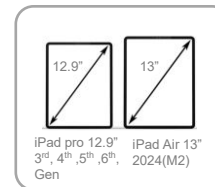

Portable iPad Case With Scissor Switch Bluetooth Keyboard and Touchpad

NEW

BLUETOOTH WIRELESS 5.0
iPad® 10.9"

WKB-7020

Portable iPad Case With Scissor Switch Bluetooth Keyboard and Touchpad

NEW

BLUETOOTH WIRELESS 5.0
iPad® 12.9"