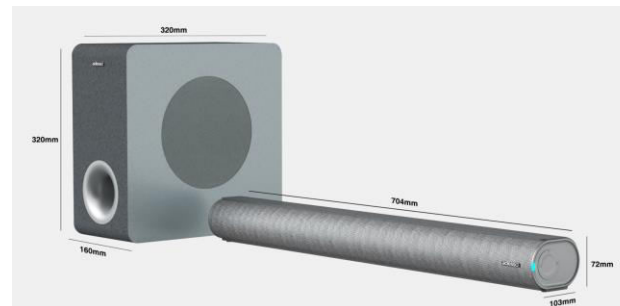

Xtream S100 Pro (SE09PW)

woofer Speaker: 6.5"/60W x1
+Mid-range speaker: 2.25"/10W x4
Bluetooth 5.3, LED display, ARC HDMI
Optical, USB, AUX,
Size: soundbar: 704*103*72mm
subwoofer:160*320*320mm