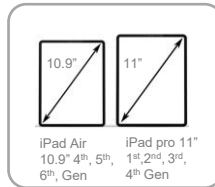

Keyboards for iPad/Surface

WKB-7010

Portable iPad Case With Scissor Switch Bluetooth Keyboard and Touchpad

NEW

BLUETOOTH WIRELESS 5.0
iPad® 10.9"