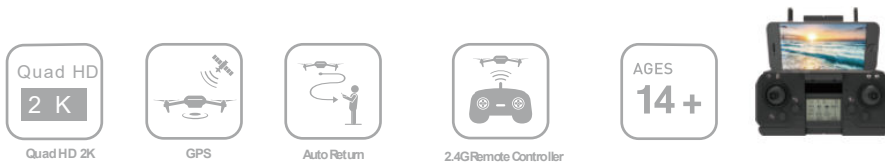

CyberDroneX1

NEW

Drone with 720P Camera and Remote Controller

CyberDrone X3

NEW

Drone with 2K FPV Camera , GPS and WIFI

CyberDrone X2

NEW