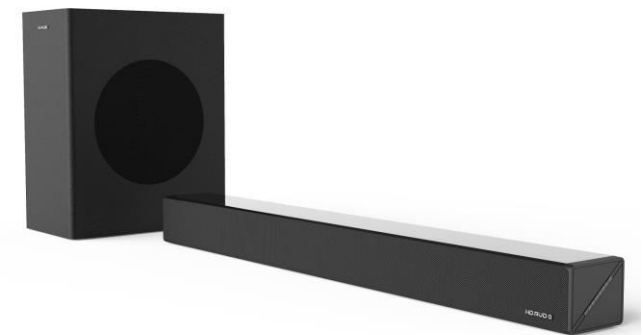

Xtream S10

Mid-woofer Speaker: 3.5"/30W x2
Tweeter Drivers: 2.25"/10W x4
Bluetooth 5.3, LED display, ARC HDMI
Optical, USB, AUX, FM

Xtream S11

Sound Bar Speaker 15W*4
Bluetooth 5.3/ARC/OPT/AUX/AUX OUT/USB

Xtream S30 (GM04)

Sound Bar Speaker 3W*2
Bluetooth 5.3/Earphone-IN
/AUX OUT
Size: 450*80*70mm

Xtream S40 (SE04P)

Sound Bar Speaker 20W*2
Bluetooth 5.3/ARC/OPT/AUX/AUX OUT/USB
Size: 850*90*71mm

Xtream S100 (SE10)