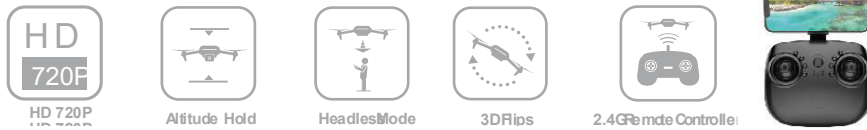

CyberDroneX1

NEW

Drone with 720P Camera and Remote Controller

CyberDrone X3

NEW

Drone with 2K FPV Camera , GPS and WIFI

CyberDrone X2

NEW