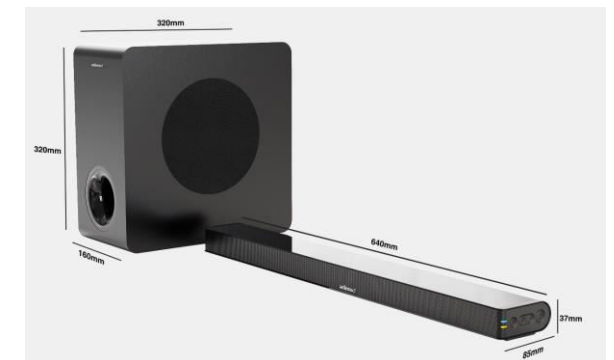

Xtream S80 Pro(SE14D)

Full Range Speaker: 2*10W
Woofer: 5.25"1* 40W
RMS:60W
BT/ARC/Optical/AUX/USB/Remote Control
Size: soundbar: 640*85*37mm
subwoofer:160*320*320mm