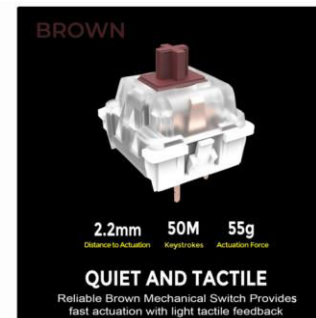

**Coming
Soon**

Illuminated Brown Mechanical Switch
Desktop Keyboard and Mouse

EasyTouch 150

NEW

Ergonomic Mechanical Desktop Keyboard

ERGONOMIC

Keyboards for iPad/Surface

WKB-7010