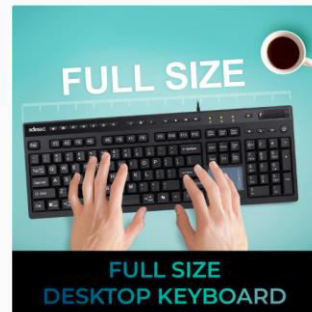

 AI

iMouse T60

NEW

Model. iMouse T60
2.4GHz Wristrest with Touchpad

Fingerprint Reader

FP- 100

USB Fingerprint Reader Receiver

**Coming
Soon**