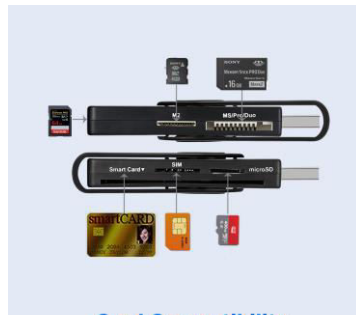

SCR-300

Smart Card Reader

Smart Card

SIM

Plug and Play, no driver needed.

Card Compatibility

Plug and Play, no driver needed.

Card Compatibility

CAC (Common Access Card) Smart card reader

Cash Drawers

MRP-13CD

13" POS Cash Drawer w/ Cash Tray

MRP-16CD

16" POS Cash Drawer w/ Cash Tray

MRP-13CD-TR

13" POS Cash Drawer Tray