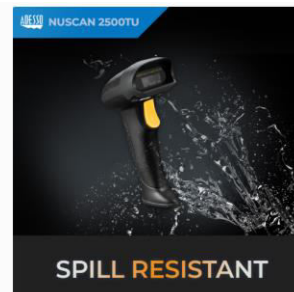

Library

Marketing

Retail

Medical

NuScan 2500TB

Wireless Spill Resistant Antimicrobial 2D Barcode Scanner with Charging Cradle

The Adesso NuScan 2500TB is compatible with a wide range of 1D and 2D barcode symbologies. Using Bluetooth technology makes the NuScan 2500TB making it extremely reliable. The Bluetooth wireless connection is capable of receiving data from the scanner from up to 30 feet away. This makes it ideal in many different applications. The scanner is also made with antimicrobial substances which helps keep away germs and viruses. The spill-proof feature also ensures that fluids from accidental spills won't stay inside the device. With extra protective design such as the drop protection, the device is less likely to become damaged from accidental drops. Last but not least, compatible with major 2D barcodes (PDF 417, QR Codes, Micro QR Codes, and Data Matrix), and with 1D barcodes like UPC-A, Code 39, Code 128, and more), the NuScan 2500TB is great for your scanning needs. *Note: The cradle is for docking and charging purposes only. Bluetooth connectivity is within the scanner itself.