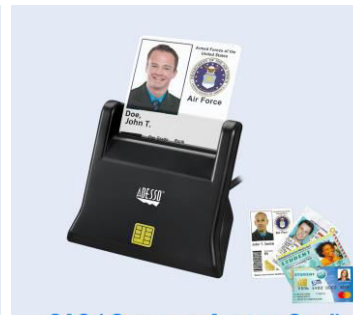

SIM

SCR-200

Smart Card Reader

Smart Card

SIM Card

SD Card

MMC

Micro SD/TF

SCR-300

Smart Card Reader

Smart Card

SIM

Plug and Play, no driver needed.

Card Compatibility

Plug and Play, no driver needed.

Card Compatibility

CAC (Common Access Card) Smart card reader

Cash Drawers

MRP-13CD

13" POS Cash Drawer w/ Cash Tray

MRP-16CD

16" POS Cash Drawer w/ Cash Tray

MRP-13CD-TR

13" POS Cash Drawer Tray