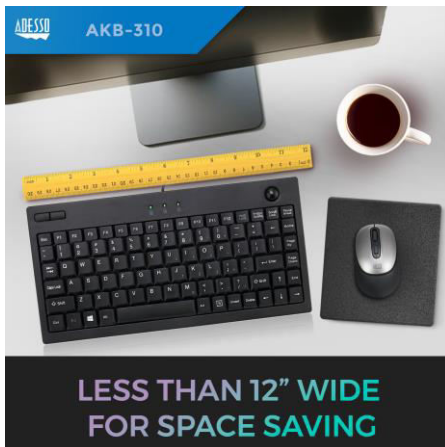

**MINI KEYBOARD
FEATURING 87 KEYS**

**LESS THAN 12" WIDE
FOR SPACE SAVING**

2X LARGE PRINT KEYS

QUIET MEMBRANE SWITCHES

AKB-310UB

Mini Trackball Keyboard

The Adesso Mini Trackball Keyboard provides you with optimum control of your computer without the need of a mouse. The integrated trackball and mouse buttons provide you with everything you need to navigate your screen quickly and efficiently. The keyboard's trackball delivers superior precision and smooth motion with no maintenance or cleaning required. This 11.75" Adesso Mini Trackball Keyboard is perfect for compact spaces like small office cubicles, home offices, and kiosks.

AKB-410UB

Mini Touchpad Keyboard

The Adesso Slim Touch Mini Keyboard combines the control of an integrated touchpad with the features of a standard keyboard to provide a small yet powerful input device. The touchpad includes a scrolling area that scrolls up and down for faster browsing. The Adesso Slim Touch Mini Keyboard is perfect and ideal for slim line PCs notebooks POS stations kiosks and wherever there is little space its suitable where several keyboards are in use at the same time.