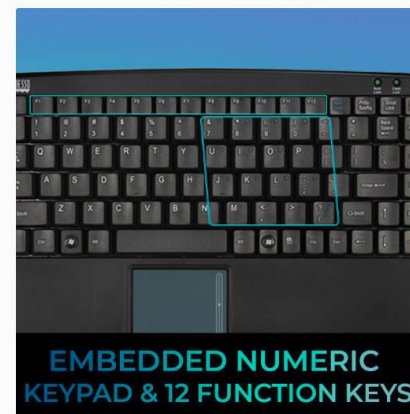

AKB-110B

Mini Keyboard (Black)

The stylish design of this mini keyboard compliments any desktop or laptop. Users can connect with their PC through a USB or PS/2 connector without the hassle of installing a driver. Users can take pleasure in typing in comfort with membrane keys whether working or playing online games. It includes an embedded numeric keypad a Windows Vista key 12 function keys LED indicator for num lock caps lock and scroll lock keys. With its smooth and sleek surface this is a perfect selection that will look impressive on any desk space.

**MINI KEYBOARD
FEATURING 87 KEYS**

**LESS THAN 12" WIDE
FOR SPACE SAVING**

2X LARGE PRINT KEYS

QUIET MEMBRANE SWITCHES

AKB-310UB

Mini Trackball Keyboard

The Adesso Mini Trackball Keyboard provides you with optimum control of your computer without the need of a mouse. The integrated trackball and mouse buttons provide you with everything you need to navigate your screen quickly and efficiently. The keyboard's trackball delivers superior precision and smooth motion with no maintenance or cleaning required. This 11.75" Adesso Mini Trackball Keyboard is perfect for compact spaces like small office cubicles, home offices, and kiosks.

AKB-410UB

Mini Touchpad Keyboard

The Adesso Slim Touch Mini Keyboard combines the control of an integrated touchpad with the features of a standard keyboard to provide a small yet powerful input device. The touchpad includes a scrolling area that scrolls up and down for faster browsing. The Adesso Slim Touch Mini Keyboard is perfect and ideal for slim line PCs notebooks POS stations kiosks and wherever there is little space its suitable where several keyboards are in use at the same time.