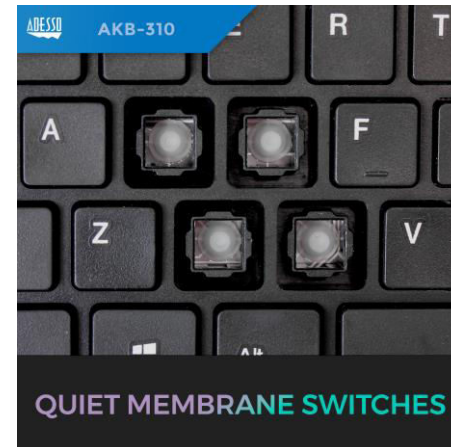

AKB-110B

Mini Keyboard (Black)

The stylish design of this mini keyboard compliments any desktop or laptop. Users can connect with their PC through a USB or PS/2 connector without the hassle of installing a driver. Users can take pleasure in typing in comfort with membrane keys whether working or playing online games. It includes an embedded numeric keypad a Windows Vista key 12 function keys LED indicator for num lock caps lock and scroll lock keys. With its smooth and sleek surface this is a perfect selection that will look impressive on any desk space.

**MINI KEYBOARD
FEATURING 87 KEYS**

**LESS THAN 12" WIDE
FOR SPACE SAVING**

2X LARGE PRINT KEYS

QUIET MEMBRANE SWITCHES

AKB-310UB

Mini Trackball Keyboard

The Adesso Mini Trackball Keyboard provides you with optimum control of your computer without the need of a mouse. The integrated trackball and mouse buttons provide you with everything you need to navigate your screen quickly and efficiently. The keyboard's trackball delivers superior precision and smooth motion with no maintenance or cleaning required. This 11.75" Adesso Mini Trackball Keyboard is perfect for compact spaces like small office cubicles, home offices, and kiosks.

AKB-410UB

Mini Touchpad Keyboard

The Adesso Slim Touch Mini Keyboard combines the control of an integrated touchpad with the features of a standard keyboard to provide a small yet powerful input device. The touchpad includes a scrolling area that scrolls up and down for faster browsing. The Adesso Slim Touch Mini Keyboard is perfect and ideal for slim line PCs notebooks POS stations kiosks and wherever there is little space its suitable where several keyboards are in use at the same time.