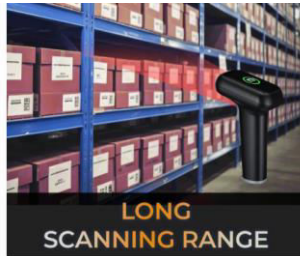

NuScan 3000

2D Wireless Barcode Scanner with cradle
USB+2.4G+Bluetooth