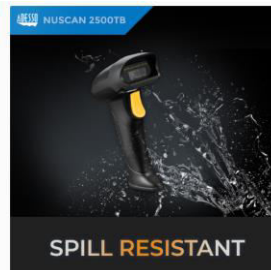

## NuScan 5200TU

Antimicrobial & Waterproof 2D Barcode Scanner

The Adesso NuScan 5200TU is compatible with a wide range of 1D and 2D barcode symbologies. The NuScan 5200TU is completely plug and play, making it extremely reliable. This makes it ideal in many different applications. The scanner is also made with antimicrobial substances which helps keep away germs and viruses. The spillproof feature also ensures that fluids from accidental spills won't stay inside the device. With extra protective design such as the drop protection, the device is less likely to become damaged from accidental drops. Last but not least, compatible with major 2D barcodes (PDF 417, QR Codes, Micro QR Codes, and Data Matrix), and with 1D barcodes like UPC-A, Code 39, Code 128, and more), the NuScan 5200TU is great for your scanning needs.