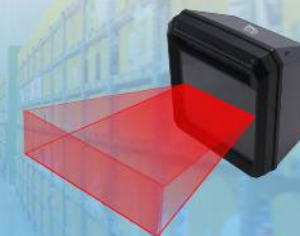

PERFECT FOR USE IN:

Warehouse

Library

Marketing

Retail

Medical

Superior Scanning Performance

Equipped with its CMOS sensor the device has a motion tolerance of 24 inches per second, offering fast and accurate scanning results.