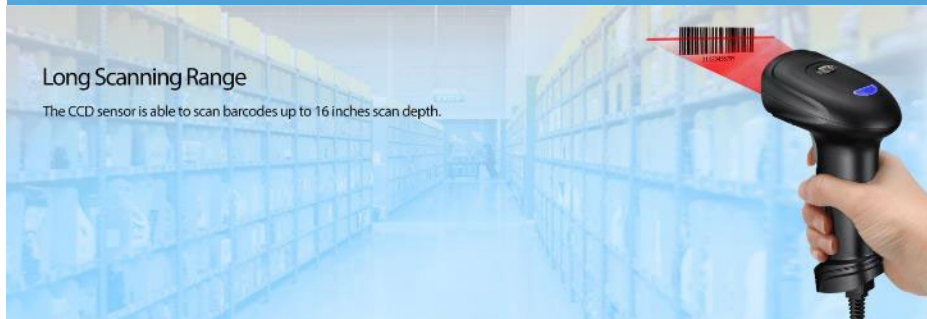

1D Barcodes:

Long Scanning Range

The CCD sensor is able to scan barcodes up to 16 inches scan depth.

Drop Protection

With the scanner's CCD engine and durable silicone plastic material, it makes the NuScan 1600U less likely to become damaged due to accidental drops.