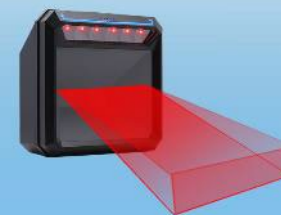

Barcode Scanners

NuScan 4500T

USB 2D Desktop Barcode Scanner

Hands Free Auto Scanning

Designed primarily for P.O.S retail environments, the Nuscan 4500T allows for continuously and rapidly scanning of various barcoded items without omissions or errors on first-pass reads.

2D Scanning Engine

Easily and instantly read 2-dimensional barcode symbolologies such as the most common QR Code, PDF 417, and Data Matrix. It can also read a majority of 1D barcodes.

2D Barcodes:

QR Code

PDF417

1D Barcodes:

EAN-13

UPC-A

UPC-E

EAN-8

Long Scanning Range

The 2D CMOS decoding engine is able to scan barcodes up to 12 inches scan depth.

PERFECT FOR USE IN:

Warehouse

Library

Marketing

Retail

Medical

Superior Scanning Performance

Equipped with its CMOS sensor the device has a motion tolerance of 24 inches per second, offering fast and accurate scanning results.