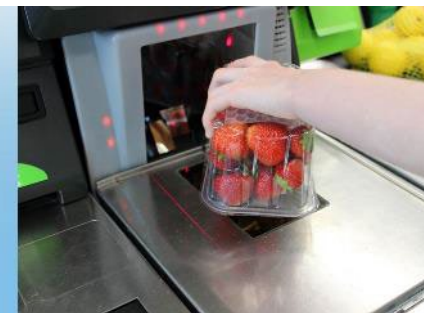

Barcode Scanners

NuScan 4500T

USB 2D Desktop Barcode Scanner

Hands Free Auto Scanning

Designed primarily for P.O.S retail environments, the Nuscan 4500T allows for continuously and rapidly scanning of various barcoded items without omissions or errors on first-pass reads.