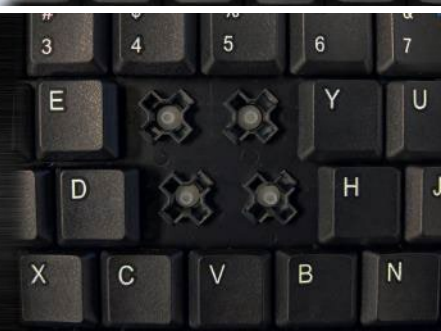

Membrane Key Switch

The quiet membrane keys offers you fast and comfortable typing and a lifecycle of more than five million keystrokes per key. Low-profile keys for quieter typing with a laptop key feel to it.