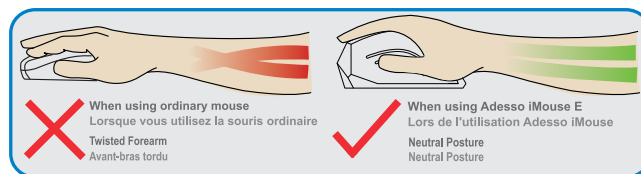

iMouse™ E20

2.4GHz RF Wireless Vertical Ergonomic Mouse

www.adesso.com

With 2.4 GHz Radio Frequency technology, the Adesso iMouse™ E20 can provide you with wireless convenience and the freedom of a smooth connection without tangled cables for up to a 30-foot range.

The special ergonomic vertical design with a soft rubber grip offers a unique and comfortable user experience. Three convenient buttons on the side allow intuitive control for faster back and forward browsing navigation. Plus there are five levels of DPI (400/800/1600/2400/3200) available.

An On/Off switch helps to conserve battery power, and an indicator light lets you know when it is time to replace your batteries. iMouse™ E20 comes with a mini USB receiver that connects automatically without any hassle.