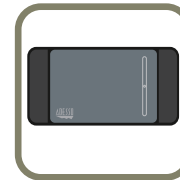

Touchpad and Scroll Bar