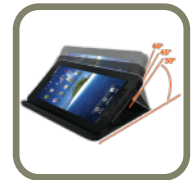

■ Stylish Case with Multiple Viewing Angles

The Compagno Galaxy™ faux leather case offers multiple viewing angles so you can easily answer e-mails, browse the Internet and watch videos.

Product Views:

Detachable Bluetooth Keyboard

Touchpad and Scroll Bar

Stylish Case with Multiple Viewing Angles

Specifications:

OPERATIONAL

Keyboard Layout	79-Key US layout
Connection	Bluetooth 2.1 wireless technology
Battery	320mAh Rechargeable Polymer Battery
Working Range	30 feet (10M)