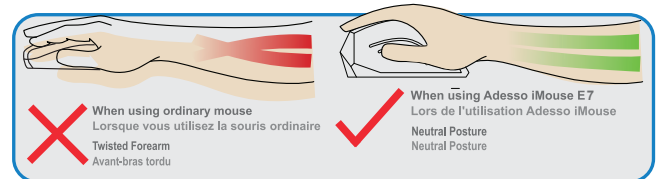

iMouse™ E7-TAA

TAA Compliant Ergonomic Vertical Left-Handed Mouse

The iMouse™ E7-TAA – TAA Compliant Mouse is an input device designed for GSA sales to government agencies, the military, their suppliers and vendors, and other organizations requiring end products manufactured to U.S. Trade Agreement Act Specifications.

Adjustable Weight Tuning System

The Adjustable Weight Tuning System allows you to control how heavy you want the mouse. It comes with 3x10g weights, mix and match up to 30 grams of extra weights for a personalized feel and control.

Adjustable Weight Tuning System

Vertical Ergonomic Design

Adjustable DPI Switch

Optical Sensor

Ergonomic Vertical Design for Left handed

The vertical design provides better support for your forearm, minimizing wrist pain that can come from twisting. Our vertical ergonomic model helps you achieve a more natural grip, better support, and natural wrist position. With our sleek design and added support, the Adesso Vertical Ergonomic left handed imouse E3 is perfect for long hours.

Adjustable DPI Switch

Attain high precision and better accuracy with your choice of adjustable DPI levels. Easily switch from 3 different DPI levels from 800 (green), 1600 (blue), and 2400 (red). The easily accessible DPI button lets you quickly switch between the various computer tasks you partake in throughout the day.