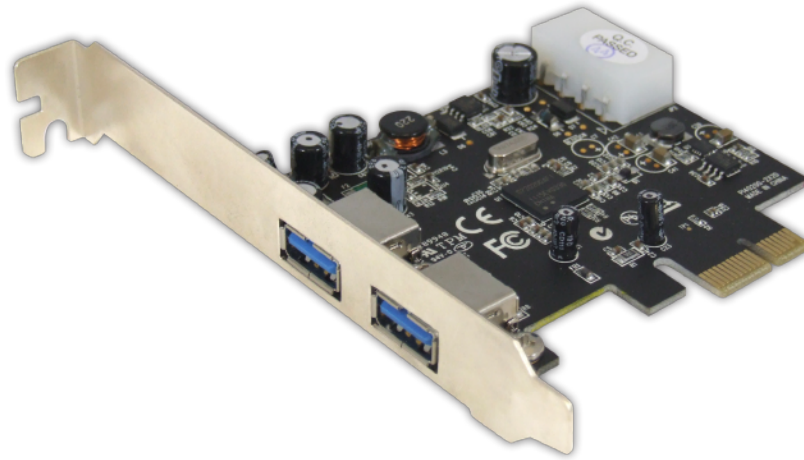

USB 3.0 2-Port PCIe Card

www.adesso.com

The Adesso AUH-312 USB 3.0 2-Port PCIe Card conveniently adds 2 USB 3.0 ports to your desktop computer providing speeds up to 10x faster than traditional USB 2.0 ports. Enjoy accessing your data and transfer files at a transfer rate of up to 5Gbps when used in combination with another USB 3.0 peripheral. Along with this super-speed transfer rate the USB 3.0 also offers USB 2.0 and 1.1 backward compatibility and automatically detects USB type. This USB 3.0 PCI Express Card is ideal for super-speed peripherals like 3.0 external hard drives, digital cameras, external DVD writers, MP3 Players, hi-resolution webcams, video devices and all other USB devices.

■ Faster Speeds Between 3.0 Devices

Speed between 3.0 devices is up to 10x faster than traditional USB 2.0 ports with a transfer rate of up to 5Gbps.

■ Simultaneous Device Operation & Backward Compatibility

■ Faster Charging

4-Pin power connector provides up to 900 mA of DC current through each port to charge USB powered devices faster.

Faster Speed Between Devices

Backward Compatibility

Hot-Swapping

Specifications:

Interface (Bus) Type	PCI Express x1
Data Transfer Rate	Up to 5 Gbps
Compliant Standards	USB 1.1, USB 2.0 & USB 3.0
Power	900 mA of DC Current

Details:

- Single-Lane (x1) PCI Express throughput rates up to 5Gbps
- Supports simultaneous operation of multiple USB 3.0/ 2.0/ 1.1 devices
- Supports Speed Rates: Low-Speed (1.5Mbps)/ Full-Speed (12Mbps)/ High-Speed (480Mbps)/ Super-Speed (5Gbps)
- Built-in 4-pin power connector receives extra power supply from system
- Hot-swapping allows you to connect or disconnect USB devices without powering down system