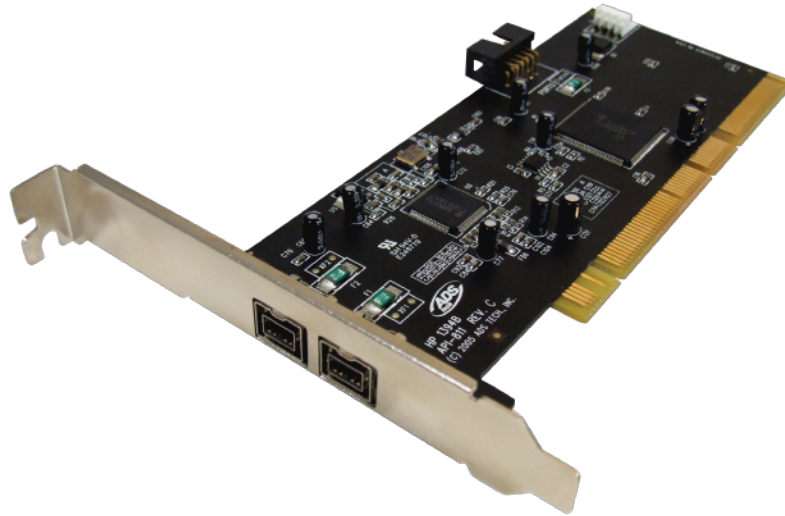

2-Port PCI 1394b FireWire Card

www.adesso.com

The Adesso 2-Port PCI 1394b FireWire Card easily converts a motherboard PCI slot into two external IEEE 1394b FireWire slots (2 x 9-pin) allowing all FireWire 800 devices (e.g. digital video camcorders, portable drives) to connect to your computer. This PCI FireWire Card is compatible with both Mac and PC and supports hot-swapping, so you can plug and unplug FireWire peripherals from any port without having to reboot computer. Corel VideoStudio Essentials X4 video editing software (Windows only) is also included with the Adesso 2-Port PCI 1394b FireWire Card to easily capture and edit videos directly from your digital video camcorder.

■ Two IEEE Ports

The Adesso 2-Port PCI 1394b FireWire Card provides two external IEEE 1394b FireWire ports (2x9-pin) to your computer.

■ Faster Data Transfer Rate

The Adesso 2-Port PCI 1394b FireWire Card offers twice the speed of 1394a FireWire Cards, data transfer rate of 800 Mbps/sec, offering more productivity.

■ Simple Video Capturing & Editing

The Adesso 2-Port PCI 1394b FireWire Card includes Corel VideoStudio Essentials X4 video editing software, so you can easily capture and edit videos.

■ Hot-Swapping

Allows you to connect and disconnect devices to IEEE 1394b ports without rebooting system.

Faster Data Transfer Rate

Video Capturing & Editing

Hot-Swapping

Specifications:

Interface (Bus) Type	PCI 32-bit or 64-bit
Connectivity	2x9-pin 1394b (external)
Data Link Protocol	IEEE 1394b
Data Transfer Rate	Up to 800 Mbps