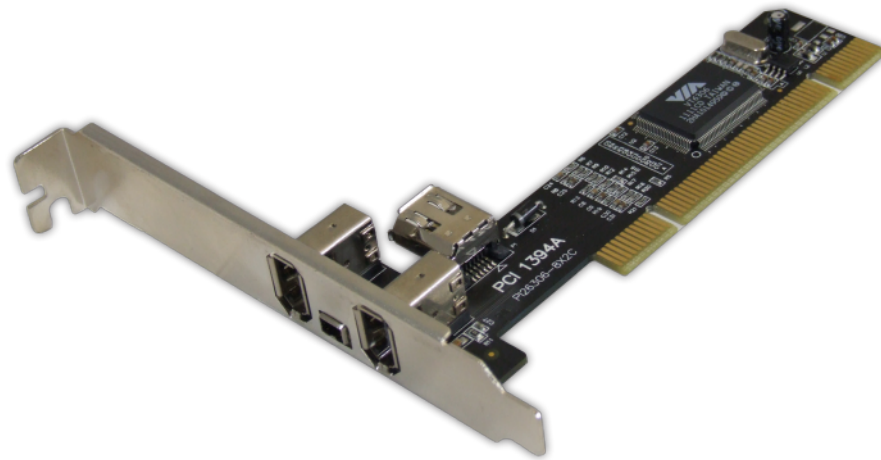

# 3-Port PCI 1394a FireWire Card

www. adesso.com

The Adesso 3-Port PCI 1394a FireWire Card easily converts a motherboard PCI slot into three external IEEE 1394a FireWire slots (2 x 6-pin, 1 x 4-pin) and one shared internal (6-pin) FireWire port, allowing all FireWire 400 devices (e.g. digital video camcorders, portable drives) to connect to your computer. This PCI FireWire Card is compatible with both Mac and PC and supports hot-swapping, so you can plug and unplug FireWire peripherals from any port without having to reboot computer. A five foot FireWire cable and Corel VideoStudio Essentials X4 video editing software (Windows only) is included with Adesso 3-Port PCI 1394a FireWire Card to easily capture and edit videos directly from your digital video camcorder.

### ■ Three IEEE Ports

The Adesso 3-Port PCI 1394a FireWire Card provides 3 external IEEE 1394a FireWire ports (2x6-pin, 1x4-pin) and 1 shared internal (6-pin) port to your computer.

### ■ Simple Video Capturing & Editing

The Adesso 3-Port PCI 1394a FireWire Card, FireWire cable & included video editing software give you an easy way to capture and edit videos.

### ■ Hot-Swapping

Allows you to connect and disconnect devices to IEEE 1394a ports without rebooting system.