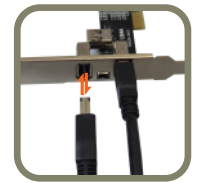

Hot-Swapping

Specifications:

Interface (Bus) Type	PCI 32-bit 33MHz
Connectivity	2x6-pin 1394a (external) 1x4-pin 1394a (external) 1x6-pin 1394a (internal shared with 1 external port)
Data Link Protocol	IEEE 1394
Data Transfer Rate	Up to 400 Mbps

Details:

- Upgrades your PC or Mac to FireWire 400 (1394a connections)
- Supports data transfer rates of 100, 200, and 400 Mbps
- Plug & Play installation, no driver needed
- 33 MHz/32-bit PCI interface with VIA VT6306 chipset
- Supports most DV camcorder brands like Sony, Panasonic, Canon, JVC, Sharp & more

Requirements:

Operating System	Windows® 7, Windows® Vista, Windows® XP, Windows® 2000, Mac OS X & below (32/64-bit)
Connectivity Technology	1 Available PCI Slot

Includes:

- Adesso 3-Port PCIe 1394a Card
- IEEE 1394a Cable
- Software CD
- Quick Start Guide

Software:

- Corel VideoStudio Essentials X4

Shipping Information (1 unit):

Item	Connection	UPC Code	Box Dimensions	Box Wt.	Qty/Ctn
API-315	PCI Slot	783750005081	7.00 x 5.50 x 2.00"	1 lb	10/40