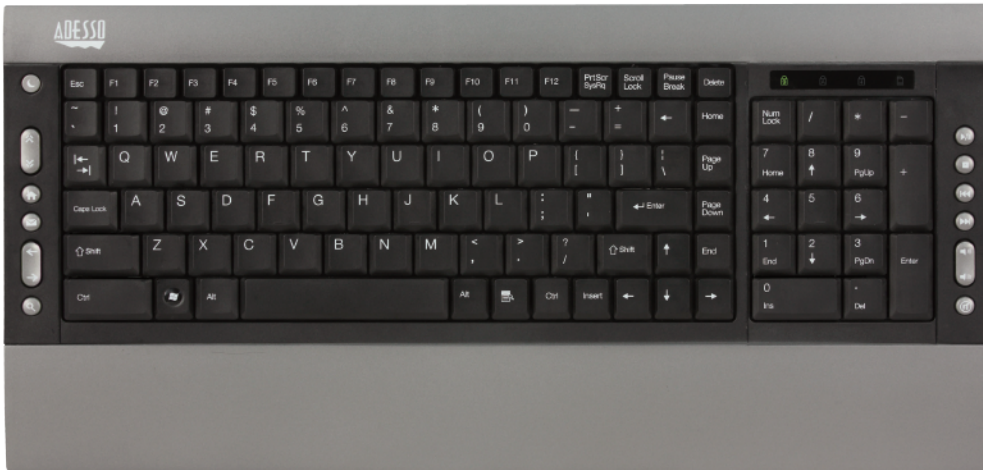

SlimMedia Pro Keyboard with Built-In Card Reader and USB 2.0 Hub

The Adesso SlimMedia Pro Keyboard is a new innovative keyboard with a built-in card reader/writer, 2-port USB 2.0 hub, and Internet and Multimedia Hotkeys. The integrated SD/MMC/MS Pro card reader/writer is ideal for transferring files and images to and from your computer. The hi-speed 2-port USB 2.0 hub provides a 480 MBPS data transfer rate and is ideal for USB devices such as a mouse, joystick, tablet, flash drive or digital camera. The built-in Internet Hotkeys boost your productivity with the scroll up, scroll down, back, forward, homepage and email hotkeys. The Multimedia Hotkeys allows users instant access to their media player tools, so music and video management is quick and simple. This keyboard also offers a slim design and integrated wrist rest for ultimate comfort, without the need of a wrist pad.

■ Integrated Data Card Reader/Writer Slot

The integrated card reader/writer for SD/MMC/MS Pro allows users to transfer files and images to and from your card to your computer.

■ Two Additional Built-In USB Ports

The integrated hi-speed USB 2.0 hub provides a 480 MBPS data transfer rate and it features a 500mA power current. The easily accessible 2-port USB hub makes connecting to your mouse, joystick, tablet, flash drive and digital camera a breeze.

■ Slim and Comfortable Design

The Adesso SlimMedia Pro Keyboard was designed with an attractive two-tone slim design to add style to any setting. This keyboard also provides users with a integrated wrist rest for a comfortable typing experience.