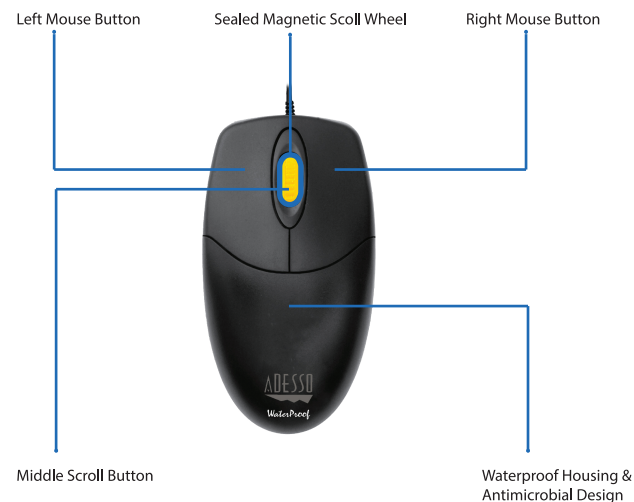

DESCRIPTION

④

LIMITED WARRANTY

Adesso provides a one year limited warranty for all of its products against defects in material and workmanship.

During this period, Adesso will repair or replace any product which proves to be defective. However, Adesso will not warranty any product which has been subject to improper freight handling, shipping abuse, neglect, improper installation or unauthorized repair. The warranty will not cover products installed with components not approved by Adesso and products where the sealed assembly trace has been broken.

If you discover a defect, Adesso will, at its option, repair or replace the product at no charge to you provided you return it during the warranty period with freight charges pre-paid to Adesso. Before returning any product, you must obtain a Return Merchandise Authorization number (RMA). This RMA # must be clearly marked on the outside of the package you are returning for warranty service. Be certain to also include your name, shipping address (no PO Boxes), telephone number, and a copy of the invoice showing proof of purchase in the package.

SUPPORT

We have listed most of our FAQ's (Frequently Asked Questions) at <http://www.adesso.com/faqs.asp>. Please visit our FAQ Service & you contact our E-mail or Telephone Support.

Email Support: If our FAQ's do not help you resolve your issue, please email support@adesso.com

Telephone Support:
Toll Free: (800) 795-6788
9:00AM to 5:00PM PST Monday - Friday

②

INSTALLATION

1. Make sure your computer is turned off before you plug in your iMouse W3

2. Plug the USB cable into an available USB port on your computer as shown.

⑤

INTRODUCTION

The Adesso® iMouse W3 Waterproof Mouse with Magnetic Scroll Wheel is the ideal pointing device for the industrial, medical and maritime industries because it is 100% waterproof and offers unique washing capabilities to eliminate germs and bacteria. The mouse also provides a unique scroll wheel design with 4 internal built-in magnets to prevent open spaces and add air-tight gaps which prevent any moisture or liquids accidentally getting inside the mouse. Finally, the optical sensor technology keeps the device precisely on point and lets you work on most of glass, wood, marble and leather surfaces without the need a mouse pad.

SPECIFICATIONS

- Tracking Method: Optical Sensor
- Interface: USB
- Maximum DPI: 1000
- Buttons: 4 Buttons (Left & Right Click, Scroll Wheel, Middle Button)
- Hand Orientation: Right
- Microswitch Lifecycle: 3 Million
- Dimensions: 4.5 x 2.5 x 1.5" (115 x 62 x 36mm)
- Weight: 0.20lbs (90kg)

REQUIREMENTS

- Operating System: Windows® 7 & above
- Connectivity Interface: USB port

③

3. Turn On your computer and your operating system will detect the device automatically. This device is plug and play, and no driver is required.

NOTE: