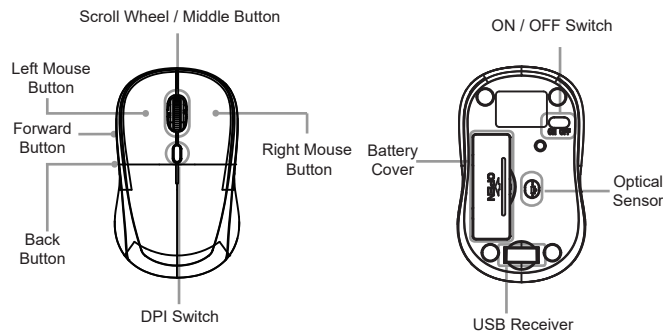

DESCRIPTION