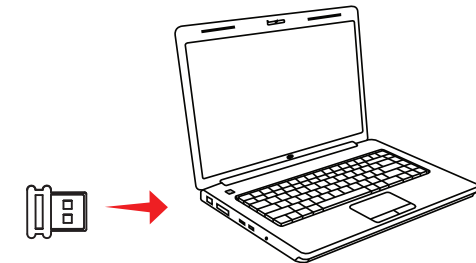

3. Insert the USB receiver into your computer's USB port. Your operating system will automatically detect your iMouse S80.