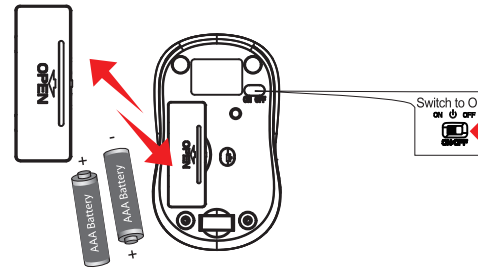

SPECIFICATIONS

- Tracking Method: Optical
- Connectivity: Wireless RF 2.4GHz
- Wire: Up to 30 ft. (10m)
- Interface: USB
- Hand Orientation: Right & Left
- Buttons: 6 (Left & Right Mouse Button, Scroll Wheel/Middle Button, Forward/Backward)
- Resolution: 800/1,200/1,600 DPI
- Dimensions: 3.8 x 2.2 x 1.5" (98 x 56 x 38mm)
- Weight: 0.12 lbs (57 g)

REQUIREMENTS

- Operating System: Windows® 7 & above
Mac® OS 10.3 and above
- An Available USB port

HARDWARE INSTALLATION

1. Remove the battery cover and insert (2) AAA batteries into the mouse and turn the power switch to ON.