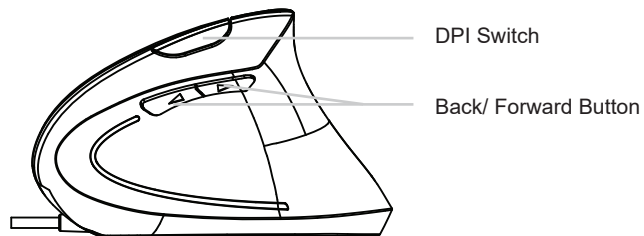

### FEATURES

- Vertical Ergonomic Design with Optical Sensor
- Adjustable Resolution between 1000/1600 DPI
- Six buttons (Left/ Right Mouse Click, Back/ Forward Button, DPI Switch, Scroll Wheel & Middle Button)
- Dimensions: 3.0" x 4.7" x 2.5" (75 x 120 x 63 mm)
- Weight: 0.3lb. (113g)
- Cable Length: 6 ft. (1.8 m)

### CONTENT

Adesso iMouse™ E1

Quick Start Guide

④

### DESCRIPTION

⑤