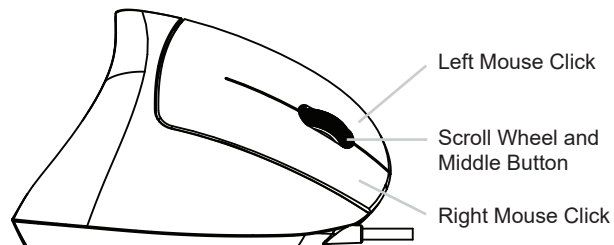

### FEATURES

- Vertical Ergonomic Design with Optical Sensor
- Adjustable Resolution between 1000/1600 DPI
- Six buttons (Left/ Right Mouse Click, Back/ Forward Button, DPI Switch, Scroll Wheel & Middle Button)
- Dimensions: 3.0" x 4.7" x 2.5" (75 x 120 x 63 mm)
- Weight: 0.3lb. (113g)
- Cable Length: 6 ft. (1.8 m)

### CONTENT

Adesso iMouse™ E1

Quick Start Guide

④

### DESCRIPTION

⑤