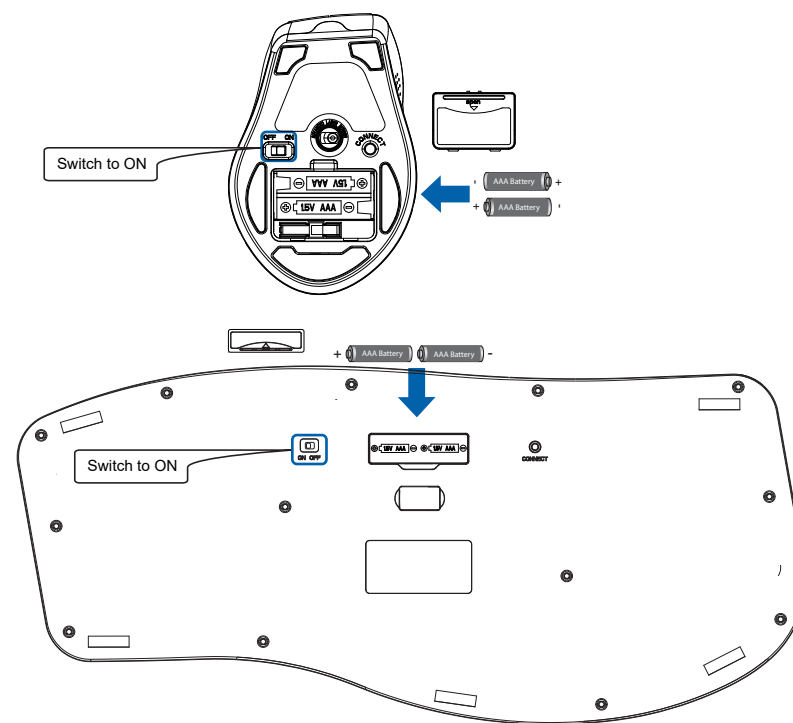

The Adesso 2.4GHz Wireless Ergonomic Keyboard & Laser Mouse offer users two advanced input devices with ergonomic design, multifunctional features and a wireless range of up to 30 feet. The design of this keyboard with splitted key zones and gently sloped encourages natural position of hands, wrists, and forearm in maximum comfort for long use. The included wireless laser mouse not just provides comfortable ergonomic design but also equips with a DPI switch for changing resolution (800/1200/1600) and two Internet navigation buttons.

SPECIFICATIONS

- Keyboard & Mouse Wireless Technology: 2.4GHz RF Wireless Technology
- Keyboard & Mouse Working Range: Up to 30 feet (10m)
- Keyboard & Mouse Battery Type: (2) AAA Batteries per device
- Keyboard Layout: 105-Key US
- Key Type: Membrane
- Keyboard Hotkeys: 20 Hotkeys (Windows, Internet and Multimedia)
- Keyboard Indicators: Battery Low, Num Lock & Caps Lock
- Keyboard Dimensions: 20.5" x 9.3" x 1.5" (521 x 236 x 41 mm)
- Mouse Tracking Method: Laser Sensor
- Mouse DPI: 3 Levels - 800, 1200 & 1600
- Mouse Dimensions: 3.3" x 5.0" x 1.7" (85 x 127 x 44 mm)

REQUIREMENTS

- Operating System: Windows® 8/ 7/ Vista/ XP
- Connectivity: USB for Wireless Receiver

③

INSTALLATION

1. Remove battery cover from mouse and keyboard battery compartment and insert (2) AAA batteries into each device. Then close the battery compartment cover and turn the power switch for both devices to **ON**.