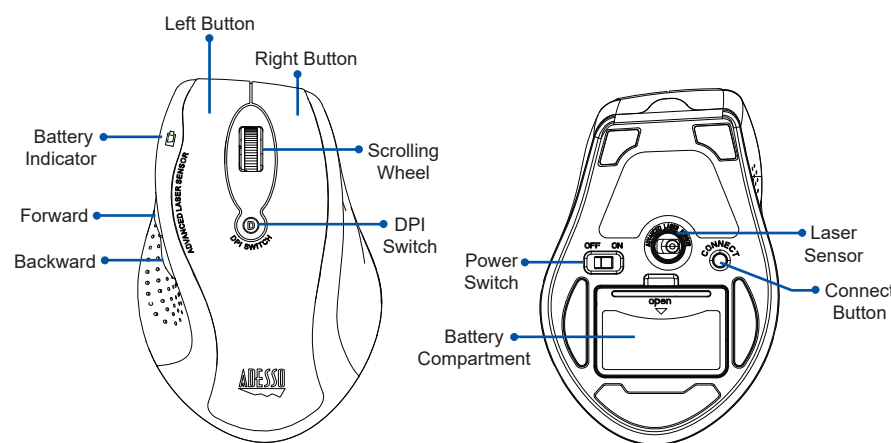

MOUSE DESCRIPTION

④

LIMITED WARRANTY

Adesso provides a one year limited warranty for all of its products against defects in material and workmanship.

During this period, Adesso will repair or replace any product which proves to be defective. However, Adesso will not warranty any product which has been subject to improper freight handling, shipping abuse, neglect, improper installation or unauthorized repair. The warranty will not cover products installed with components not approved by Adesso and products where the sealed assembly trace has been broken.

If you discover a defect, Adesso will, at its option, repair or replace the product at no charge to you provided you return it during the warranty period with freight charges pre-paid to Adesso. Before returning any product, you must obtain a Return Merchandise Authorization number (RMA). This RMA # must be clearly marked on the outside of the package you are returning for warranty service. Be certain to also include your name, shipping address (no PO Boxes), telephone number, and a copy of the invoice showing proof of purchase in the package.

SUPPORT

We have listed most of our FAQ's (Frequently Asked Questions) at: <http://www.adesso.com/faqs.asp>. Please visit our FAQ Service & Support pages before you contact our E-mail or Telephone Support.

Email Support: If our FAQ's do not help you resolve your issues, please email support@adesso.com

Telephone Support:
Toll Free: (800) 795-6788
9:00AM to 5:00PM PST Monday - Friday

②