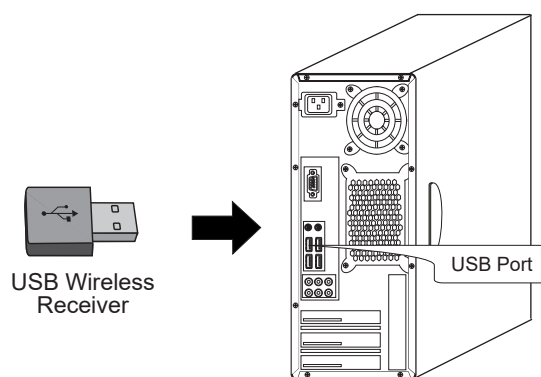

REQUIREMENTS

- Operating System: Windows® 8/ 7/ Vista/ XP
- Connectivity: USB for Wireless Receiver

③

INSTALLATION

1. Remove battery cover from mouse and keyboard battery compartment and insert (2) AAA batteries into each device. Then close the battery compartment cover and turn the power switch for both devices to **ON**.

⑥

2. Turn ON your computer and let Windows load completely.
3. Plug the USB Wireless Receiver into the USB port of your computer

4. Receiver will automatically connect with wireless keyboard and mouse. Now, they are ready to be used.