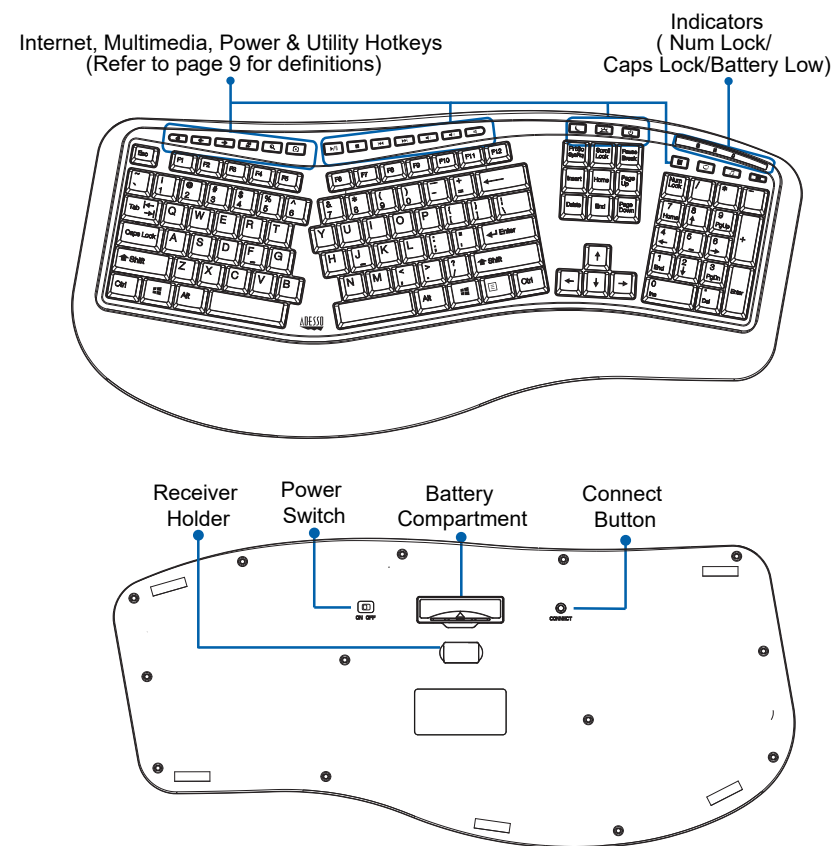

KEYBOARD DESCRIPTION

⑤

INTRODUCTION

The Adesso 2.4GHz Wireless Ergonomic Keyboard & Laser Mouse offer users two advanced input devices with ergonomic design, multifunctional features and a wireless range of up to 30 feet. The design of this keyboard with splitted key zones and gently sloped encourages natural position of hands, wrists, and forearm in maximum comfort for long use. The included wireless laser mouse not just provides comfortable ergonomic design but also equips with a DPI switch for changing resolution (800/1200/1600) and two Internet navigation buttons.

SPECIFICATIONS

- Keyboard & Mouse Wireless Technology: 2.4GHz RF Wireless Technology
- Keyboard & Mouse Working Range: Up to 30 feet (10m)
- Keyboard & Mouse Battery Type: (2) AAA Batteries per device
- Keyboard Layout: 105-Key US
- Key Type: Membrane
- Keyboard Hotkeys: 20 Hotkeys (Windows, Internet and Multimedia)
- Keyboard Indicators: Battery Low, Num Lock & Caps Lock
- Keyboard Dimensions: 20.5" x 9.3" x 1.5" (521 x 236 x 41 mm)
- Mouse Tracking Method: Laser Sensor
- Mouse DPI: 3 Levels - 800, 1200 & 1600
- Mouse Dimensions: 3.3" x 5.0" x 1.7" (85 x 127 x 44 mm)

REQUIREMENTS

- Operating System: Windows® 8/ 7/ Vista/ XP
- Connectivity: USB for Wireless Receiver

③

INSTALLATION

1. Remove battery cover from mouse and keyboard battery compartment and insert (2) AAA batteries into each device. Then close the battery compartment cover and turn the power switch for both devices to **ON**.