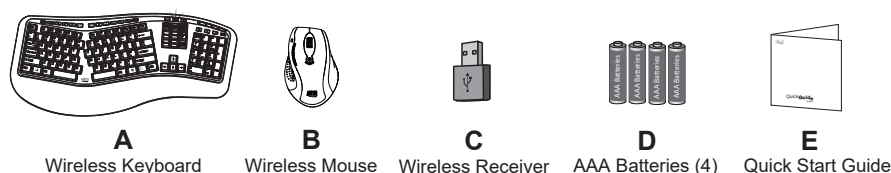

Tru-Form Media™ 1500

Wireless Ergonomic Keyboard & Laser Mouse

Model: WKB-1500GB

QuickGuide

English
www.adesso.com

①

CONTENTS

MOUSE DESCRIPTION