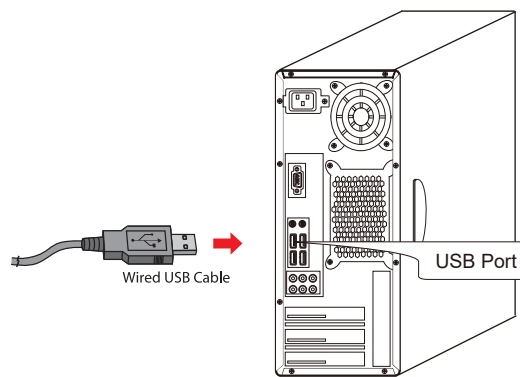

3. Keyboard will automatically become recognized and ready to use.

NOTE:

Windows will detect the driver automatically. No driver required.

⑤

INTRODUCTION

The Adesso Media Contoured Ergonomic Keyboard offers you an advanced input device with ergonomic design, and multifunctional features. The design of this keyboard with splitted key zones along with it being gently sloped, encourages natural position of hands, wrists, and forearm in maximum comfort for long use. With its multi-functional built-in hotkeys, you get speedy access to your media controls, email, internet browser, and other common applications. The Adesso® Tru-Form 150's keys are designed with membrane key switches that provide a quieter, faster response and stands up to long term usage and comfort.