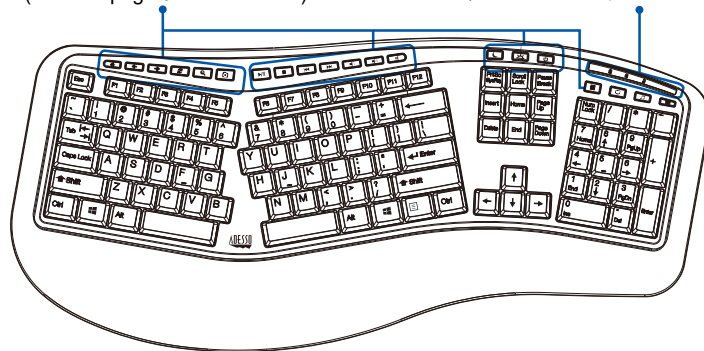

KEYBOARD DESCRIPTION

Internet, Multimedia, Power & Utility Hotkeys
(Refer to page 9 for definitions)

Indicators
(Num Lock/ Caps Lock/Scroll Lock)