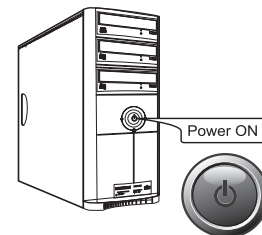

2. Plug in the USB cable to the USB port.

3. Turn On your computer; operating system will detect the device automatically all no driver required.

⑤

INTRODUCTION

The Adesso® AKB-150EB 3-Color Illuminated Ergonomic keyboard is the perfect keyboard for comfort and late night use. Designed for comfort, this keyboard features eye-soothing backlit keys in green, blue and red(3 colors) which can be switched easily with one touch of a key for increased productivity in dim or dark environments. The design of this keyboard, with split key zones and the gentle slopes, encourages the natural positioning of hands, wrists, and forearm for long, maximum comfort. Get quick access to your media player controls with its Multi-functional Hotkeys as well as Email, Internet browser and other common applications. The Adesso® AKB-150EB is designed with membrane key switches that provide a quieter, faster response and stand up to long-term usage and comfort.