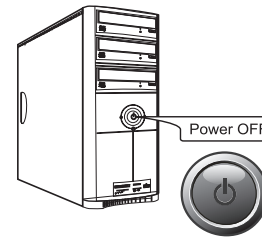

INSTALLATION

1. Make sure that your computer is turned OFF before installing this keyboard