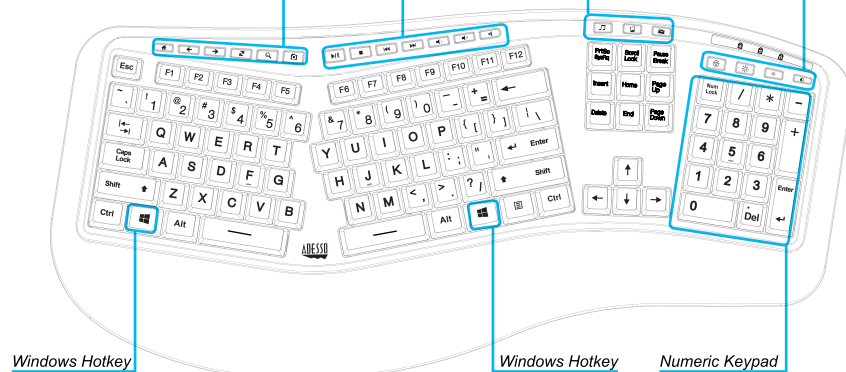

④

LIMITED WARRANTY

ADESSO provides one year limited warranty for the quality of all its products in materials and workmanship.

During this period, ADESSO will repair or replace all merchandise, which proved to be defective. However, ADESSO will not warranty any product which has been subjected to improper freight Handling, shipping abuse, neglect or unauthorized repair or installation. The warranty also will not cover products installed with Non-ADESSO components and product with broken sealed and assembly trace. After replacement of RMA, ADESSO reserves the right to request the total cost of the replacement products with broken seals or assembly trace.

If you discover a defect, Adesso will, at its option, repair or replace the product at no charge to you, provided you return it during the warranty period with transportation charges pre-paid to Adesso. You must contact Adesso at support@adesso.com for a Return Merchandise Authorization number (RMA) prior to returning any product. For each product returned for warranty service, please include your name, shipping address (no P.O. Box), telephone number, copy of the bill of sale as proof of purchase and have the package clearly marked with your RMA number.

SUPPORT

We have listed most of our FAQ's (Frequently Asked Questions) at: <http://www.adesso.com/faqs.asp>. Please visit our FAQ Service & Support pages before you contact our E-mail or Telephone Support.

Email Support: If our FAQ's do not help you resolve your issues, please email support@adesso.com

Telephone Support:
Toll Free: (800) 795-6788
9:00AM to 5:00PM PST Monday - Friday

②

INSTALLATION

1. Make sure that your computer is turned OFF before installing this keyboard

2. Plug in the USB cable to the USB port.

3. Turn On your computer; operating system will detect the device automatically all no driver required.

⑤

INTRODUCTION

The Adesso® AKB-150EB 3-Color Illuminated Ergonomic keyboard is the perfect keyboard for comfort and late night use. Designed for comfort, this keyboard features eye-soothing backlit keys in green, blue and red(3 colors) which can be switched easily with one touch of a key for increased productivity in dim or dark environments. The design of this keyboard, with split key zones and the gentle slopes, encourages the natural positioning of hands, wrists, and forearm for long, maximum comfort. Get quick access to your media player controls with its Multi-functional Hotkeys as well as Email, Internet browser and other common applications. The Adesso® AKB-150EB is designed with membrane key switches that provide a quieter, faster response and stand up to long-term usage and comfort.

FEATURES