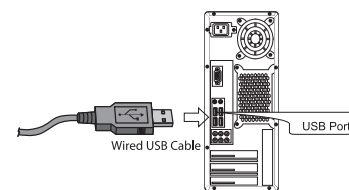

2. Plug in the USB cable to the USB port.

3. Turn On your computer; operating system will detect the device automatically all no driver required.

⑤

INTRODUCTION

The Adesso® AKB-150EB 3-Color Illuminated Ergonomic keyboard is the perfect keyboard for comfort and late night use. Designed for comfort, this keyboard features eye-soothing backlit keys in green, blue and red(3 colors) which can be switched easily with one touch of a key for increased productivity in dim or dark environments. The design of this keyboard, with split key zones and the gentle slopes, encourages the natural positioning of hands, wrists, and forearm for long, maximum comfort. Get quick access to your media player controls with its Multi-functional Hotkeys as well as Email, Internet browser and other common applications. The Adesso® AKB-150EB is designed with membrane key switches that provide a quieter, faster response and stand up to long-term usage and comfort.