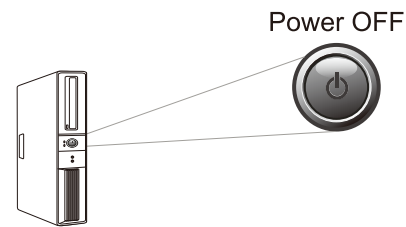

INSTALLATION

1. Make sure your computer is OFF before installing the keyboard.

2. Plug the USB cable of your keyboard into the USB port of your computer.