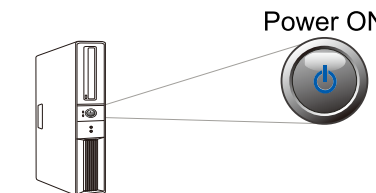

Windows will detect the driver for each device automatically. No driver required.