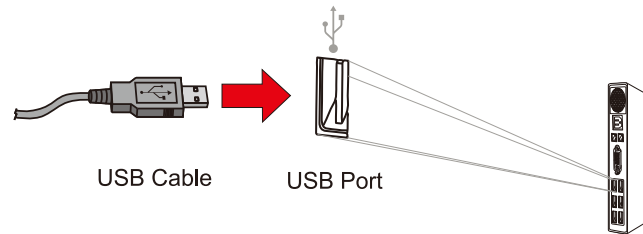

3. Turn ON your computer and the keyboard will automatically be recognized by your computer.