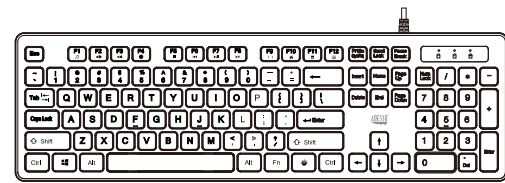

EasyTouch™ 139EB

EasyTouch 2X Large Print Illuminated LED Keyboard

Model: AKB-139EB

QuickGuide

English

www.adesso.com

CONTENT

AKB-139EB

SPECIFICATION

Key Layout:	104-key US Layout
Key Type:	Choc Keycaps
Connection:	USB
Cable Length:	6 ft (1.8m)
Indicators:	NumLock, CapsLock, & Scroll Lock
Multimedia Hotkeys:	8 (Player, Volume down/up, mute, play/pause, stop, previous/next track)
Internet Hotkeys:	4 (email, home, Lock/Unlock, calculator)
Dimensions:	17.3" x 5.2" x 1.1" (440x 132 x 27 mm)
Weight:	1.17 lb (533g)