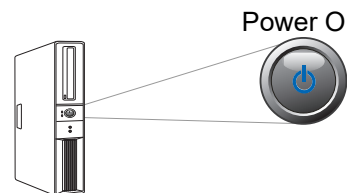

## INSTALLATION

1. Make sure your computer is OFF before installing the keyboard.

2. Plug the USB cable of your keyboard into the USB port of your computer.

3. Turn ON your computer and the keyboard will automatically be recognized by your computer.