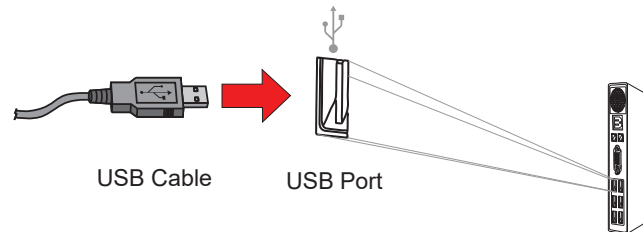

## INSTALLATION

1. Make sure your computer is OFF before installing the keyboard.

2. Plug the USB cable of your keyboard into the USB port of your computer.

3. Turn ON your computer and the keyboard will automatically be recognized by your computer.