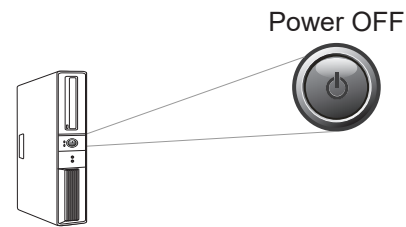

## INSTALLATION

1. Make sure your computer is OFF before installing the keyboard.

2. Plug the USB cable of your keyboard into the USB port of your computer.

3. Turn ON your computer and the keyboard will automatically be recognized by your computer.