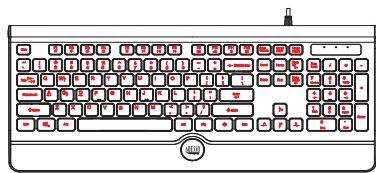

CONTENT

AKB-137CB