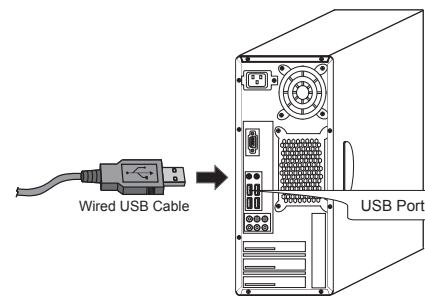

REQUIREMENTS

- Operating system: Windows 8/ 7/ Vista/ XP/ 2000
- Connectivity Interface: USB or PS/2 port

③

CONTENTS

A
Keyboard

B
Quick Start Guide

DESCRIPTION

④

INSTALLATION

1. Turn off your computer.

2. **FOR USB CONNECTION**
AKB-132UB

Plug in the USB cable to the USB port.

FOR PS/2 CONNECTION
AKB-132PB

Plug in the PS/2 cable to the purple PS/2 port.

3. Turn On your computer and your operating system will detect the device automatically. This device is plug and play, no driver required.