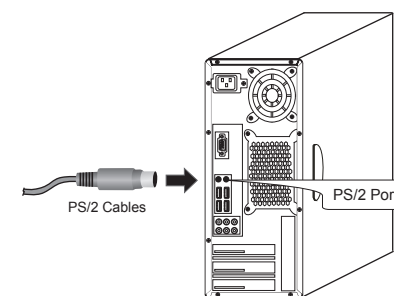

INSTALLATION

1. Turn off your computer.

2. **FOR USB CONNECTION**
AKB-132UB

Plug in the USB cable to the USB port.

FOR PS/2 CONNECTION
AKB-132PB

Plug in the PS/2 cable to the purple PS/2 port.

3. Turn On your computer and your operating system will detect the device automatically. This device is plug and play, no driver required.