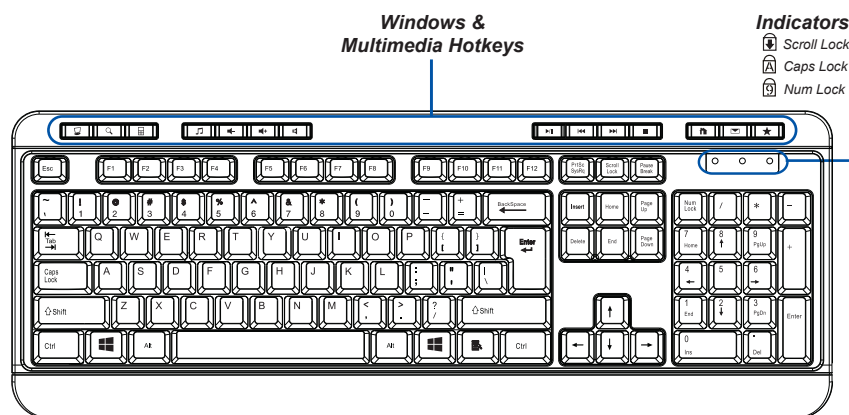

SPECIFICATIONS

- Layout: 104-Key US Layout
- Key Type: Membrane-Switch
- Indicators: Num Lock, Caps Lock & Scroll Lock
- Windows Hotkeys: My Computer, Search, Calculator, E-mail, Homepage & Favorites
- Multimedia Hotkeys: Media Player, Volume Down, Volume Up, Mute, Play/Pause, Prev Track, Next Track & Stop
- Life Cycle: 5 Million Keystrokes
- Cable Length: 6 ft (1.8 m)
- Connection: USB or PS/2 (based on model)
- Dimensions: 17.7 x 6.6 x 0.8" (450x 167 x 21 mm)
- Weight: 1.1 lbs (515 g)

REQUIREMENTS

- Operating system: Windows 8/ 7/ Vista/ XP/ 2000
- Connectivity Interface: USB or PS/2 port

③

CONTENTS

A
Keyboard

B
Quick Start Guide

DESCRIPTION

④