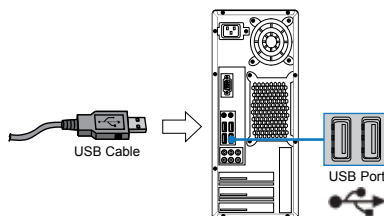

INTRODUCTION

Adesso SlimTouch® Mini Keyboard is ideal for use in the home, office, or while on the go. Its thin design fits well in any workplace.

This keyboard features embedded numeric keys with its multi-functional hotkeys which can quickly access to media player, multimedia controls, and Internet browser commands. It is designed with slim and low-profile Scissor-Switch Technology for comfort, speed, and better tactile feel.